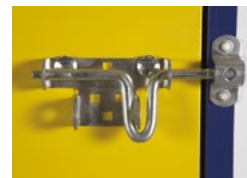

The Streamline Recessed Latches are perfect if you want a more traditional locking system. All locks allow for a manual overlocking option.

**RECESSED PADLOCK
SPECIFICATION**

Width:	230mm
Height:	160mm
Material:	Stainless steel
Finishing:	Brushed Stainless Steel and Plastic

**SLIDE BEZEL LATCH
SPECIFICATION**

Width:	270mm
Height:	90mm
Material:	Stainless steel
Finishing:	Brushed Stainless Steel

**SLIDE LATCH
SPECIFICATION**

Width:	270mm
Height:	90mm
Material:	Stainless Steel
Finishing:	Brushed Stainless Steel

**BEZEL LATCH (C486B)
SPECIFICATION**

Width:	250mm
Height:	55mm
Material:	Stainless Steel
Finishing:	Chrome, Zinc or Brushed Stainless Steel

**CA2 LATCH
SPECIFICATION**

Width:	110mm
Height:	60mm
Material:	Stainless Steel
Finishing:	Brushed Stainless Steel

**C-ARL-F LATCH
SPECIFICATION**

Width:	245mm
Height:	60mm
Material:	Stainless Steel
Finishing:	Chrome, Zinc or Brushed Stainless Steel

Upgrade your locks to the Nokē Smart Entry solution, an electronic smart lock specifically designed for self storage. Learn more by [downloading our brochure](#)