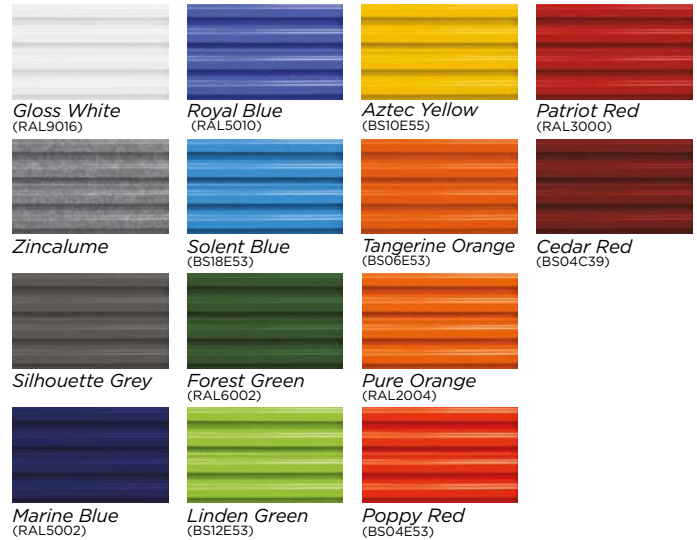

COLOUR RANGE

Our doors come in a range of standard colours as below. Customised colours are available upon request.

POLYESTER PAINTED COLOUR RANGE FOR CORRUGATED DOORS

- Gloss white
- Zincalume
- Silhouette Grey
- Marine Blue
- Royal Blue
- Solent Blue
- Forest Green
- Linden Green
- Aztec Yellow
- Pure Orange
- Tangerine Orange
- Poppy Red
- Patriot Red
- Cedar Red

POLYESTER PAINTED AVAILABLE COLOURS

PLASTISOL LEATHER GRAIN COLOUR RANGE FOR FLAT DOORS

- White
- Black
- Navy Blue
- Solent Blue
- Linden Green
- Aztec Yellow
- Saffron
- Tangerine Orange
- Poppy Red

PLASTISOL LEATHER GRAIN AVAILABLE COLOURS

GREENCOAT® PURAL BT COLOUR RANGE FOR FLAT & PROFILED DOORS

GREEN COAT® FLAT

- White
- Goosewing Grey
- Black
- Marine Blue
- Navy Blue
- Solent Blue
- Linden Green
- Aztec Yellow
- Saffron
- Tangerine Orange
- Pure Orange
- Poppy Red
- Patriot Red

GREEN COAT® PROFILED

- White
- Goosewing Grey
- Sill Grey
- Black
- Marine Blue
- Navy Blue
- Solent Blue
- Linden Green
- Aztec Yellow
- Saffron
- Tangerine Orange
- Pure Orange
- Poppy Red
- Patriot Red
- Cedar Red