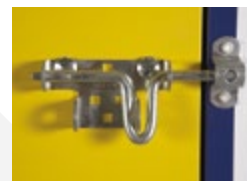

The Streamline Recessed Latches are perfect if you want a more traditional locking system. All locks allow for a manual overlocking option.

RECESSED PADLOCK

SPECIFICATION

Width:	230mm
Height:	160mm
Material:	Stainless steel
Finishing:	Brushed Stainless Steel and Plastic

SLIDE BEZEL LATCH

SPECIFICATION

Width:	270mm
Height:	90mm
Material:	Stainless steel
Finishing:	Brushed Stainless Steel

SLIDE LATCH

SPECIFICATION

Width:	270mm
Height:	90mm
Material:	Stainless Steel
Finishing:	Brushed Stainless Steel

BEZEL LATCH (C486B)

SPECIFICATION

Width:	250mm
Height:	55mm
Material:	Stainless Steel
Finishing:	Chrome, Zinc or Brushed Stainless Steel

CA2 LATCH

SPECIFICATION

Width:	110mm
Height:	60mm
Material:	Stainless Steel
Finishing:	Brushed Stainless Steel

C-ARL-F LATCH

SPECIFICATION

Width:	245mm
Height:	60mm
Material:	Stainless Steel
Finishing:	Chrome, Zinc or Brushed Stainless Steel

UPGRADE YOUR LOCKS TO THE NOKÉ™ SMART ENTRY ACCESS CONTROL SOLUTION. LEARN MORE BY [DOWNLOADING OUR BROCHURE](#)