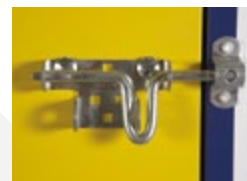

The Streamline Recessed Latches are perfect if you want a more traditional locking system. All locks allow for a manual overlocking option.

RECESSED PADLOCK

SPECIFICATION

Width:	230mm
Height:	160mm
Material:	Stainless steel
Finishing:	Brushed Stainless Steel and Plastic

SLIDE BEZEL LATCH

SPECIFICATION

Width:	270mm
Height:	90mm
Material:	Stainless steel
Finishing:	Brushed Stainless Steel

SLIDE LATCH

SPECIFICATION

Width:	270mm
Height:	90mm
Material:	Stainless Steel
Finishing:	Brushed Stainless Steel

BEZEL LATCH (C486B)

SPECIFICATION

Width:	250mm
Height:	55mm
Material:	Stainless Steel
Finishing:	Chrome

CA2 LATCH

SPECIFICATION

Width:	110mm
Height:	60mm
Material:	Stainless Steel
Finishing:	Brushed Stainless Steel